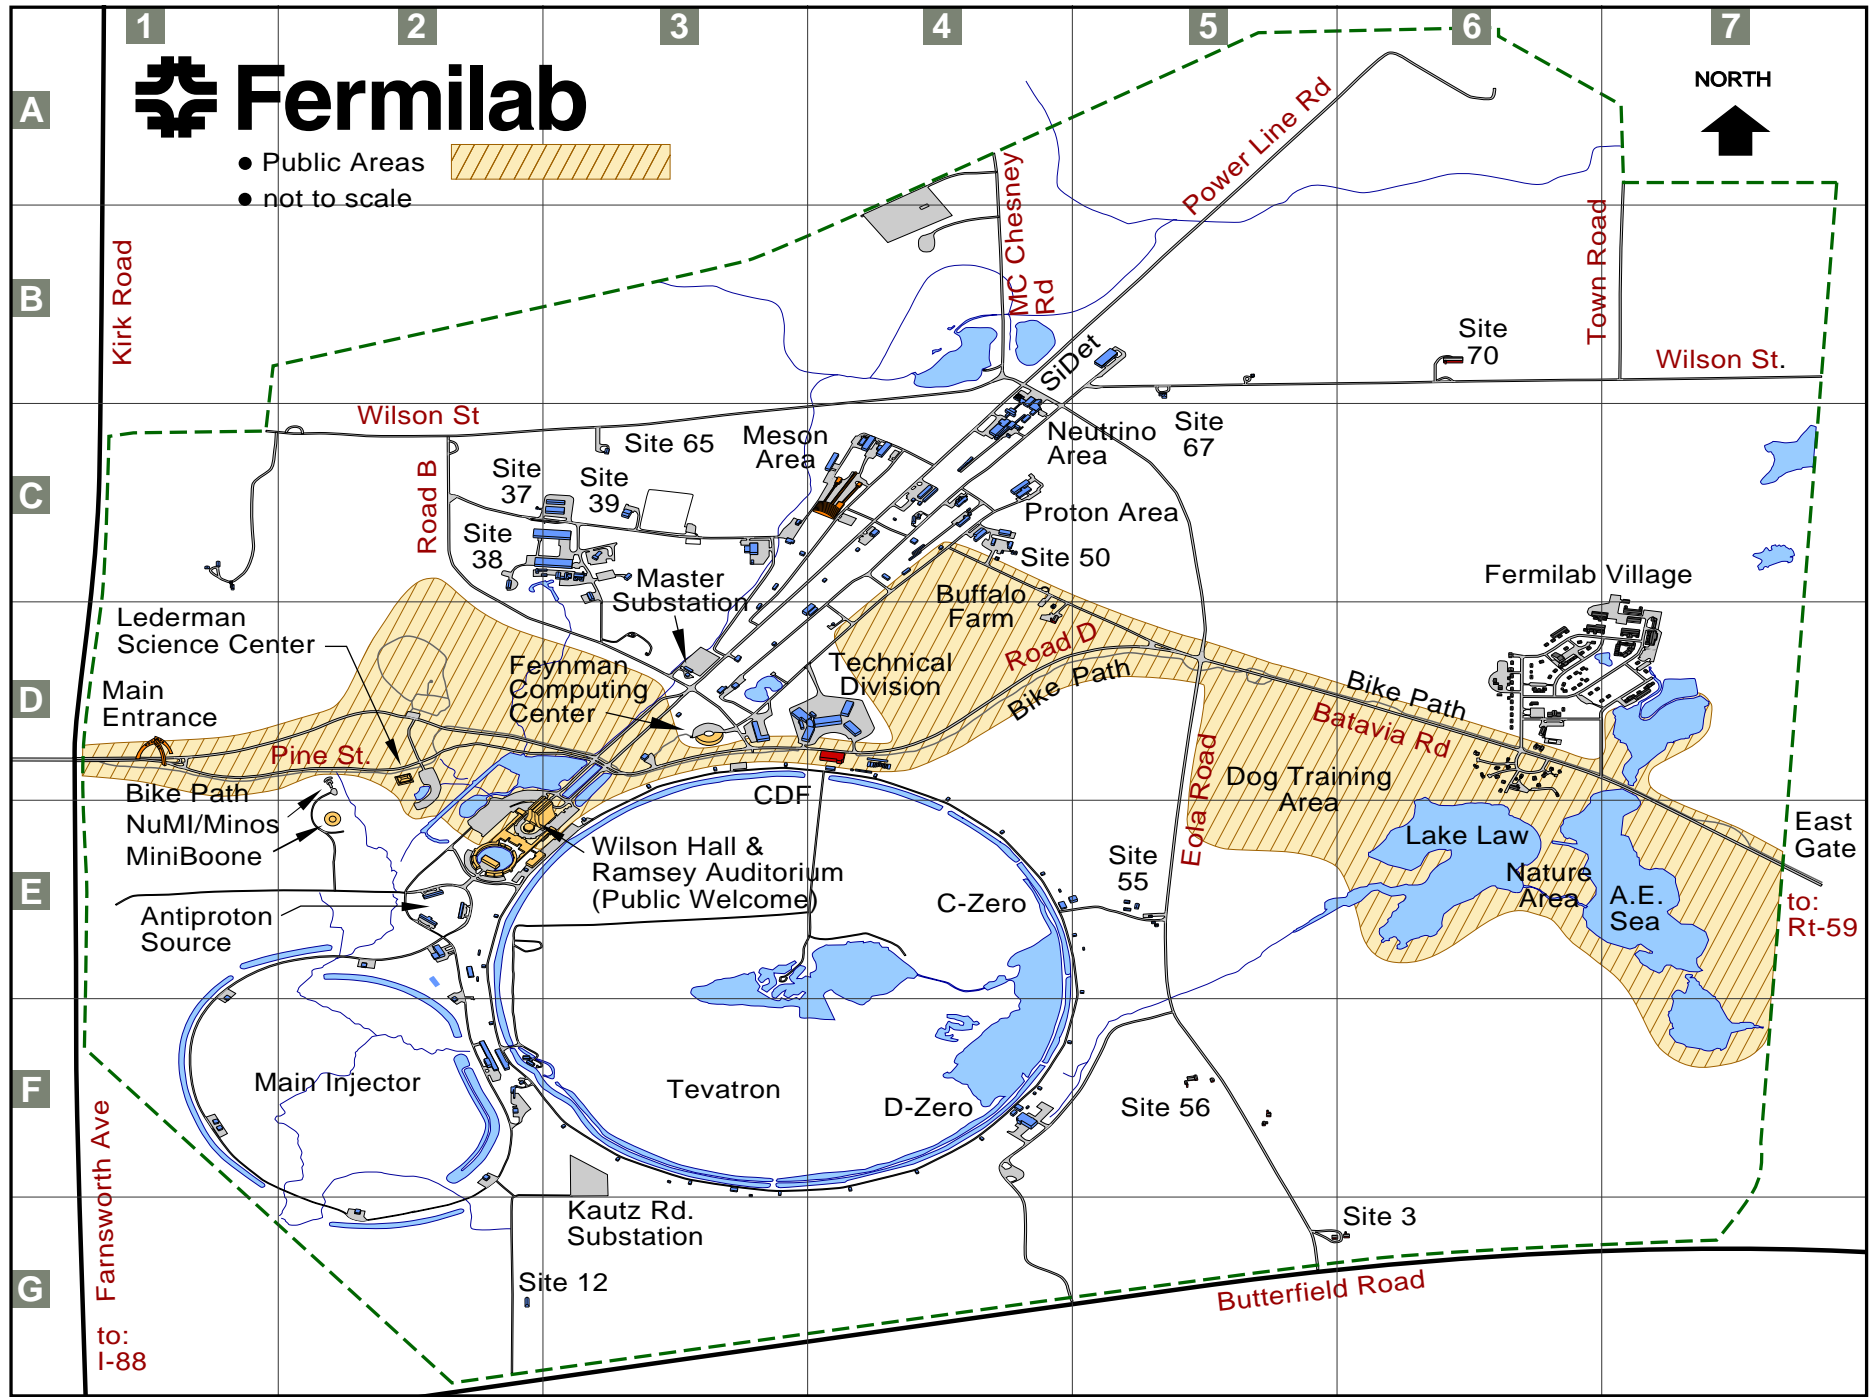

Fermilab

- Public Areas
- not to scale

Kirk Road

MC Chesney Rd

Power Line Rd

Town Road

Wilson St

Wilson St.

Road B

Site 37

Site 39

Site 38

Master Substation

Site 65

Meson Area

Sidet

Neutrino Area

Site 67

Proton Area

Site 50

Technical Division

Buffalo Farm

Road D

Bike Path

Fermilab Village

Bike Path

Batavia Rd

Lederman Science Center

Main Entrance

Feynman Computing Center

Pine St.

Bike Path

NuMI/Minos

MiniBoone

Antiproton Source

CDF

Wilson Hall & Ramsey Auditorium (Public Welcome)

C-Zero

Site 55

Eola Road

Dog Training Area

Lake Law

Nature Area

A.E. Sea

East Gate

to: Rt-59

Main Injector

Tevatron

D-Zero

Site 56

Kautz Rd. Substation

Site 12

Site 3

Butterfield Road

Farnsworth Ave

to: I-88

A

B

C

D

E

F

G

1

2

3

4

5

6

7